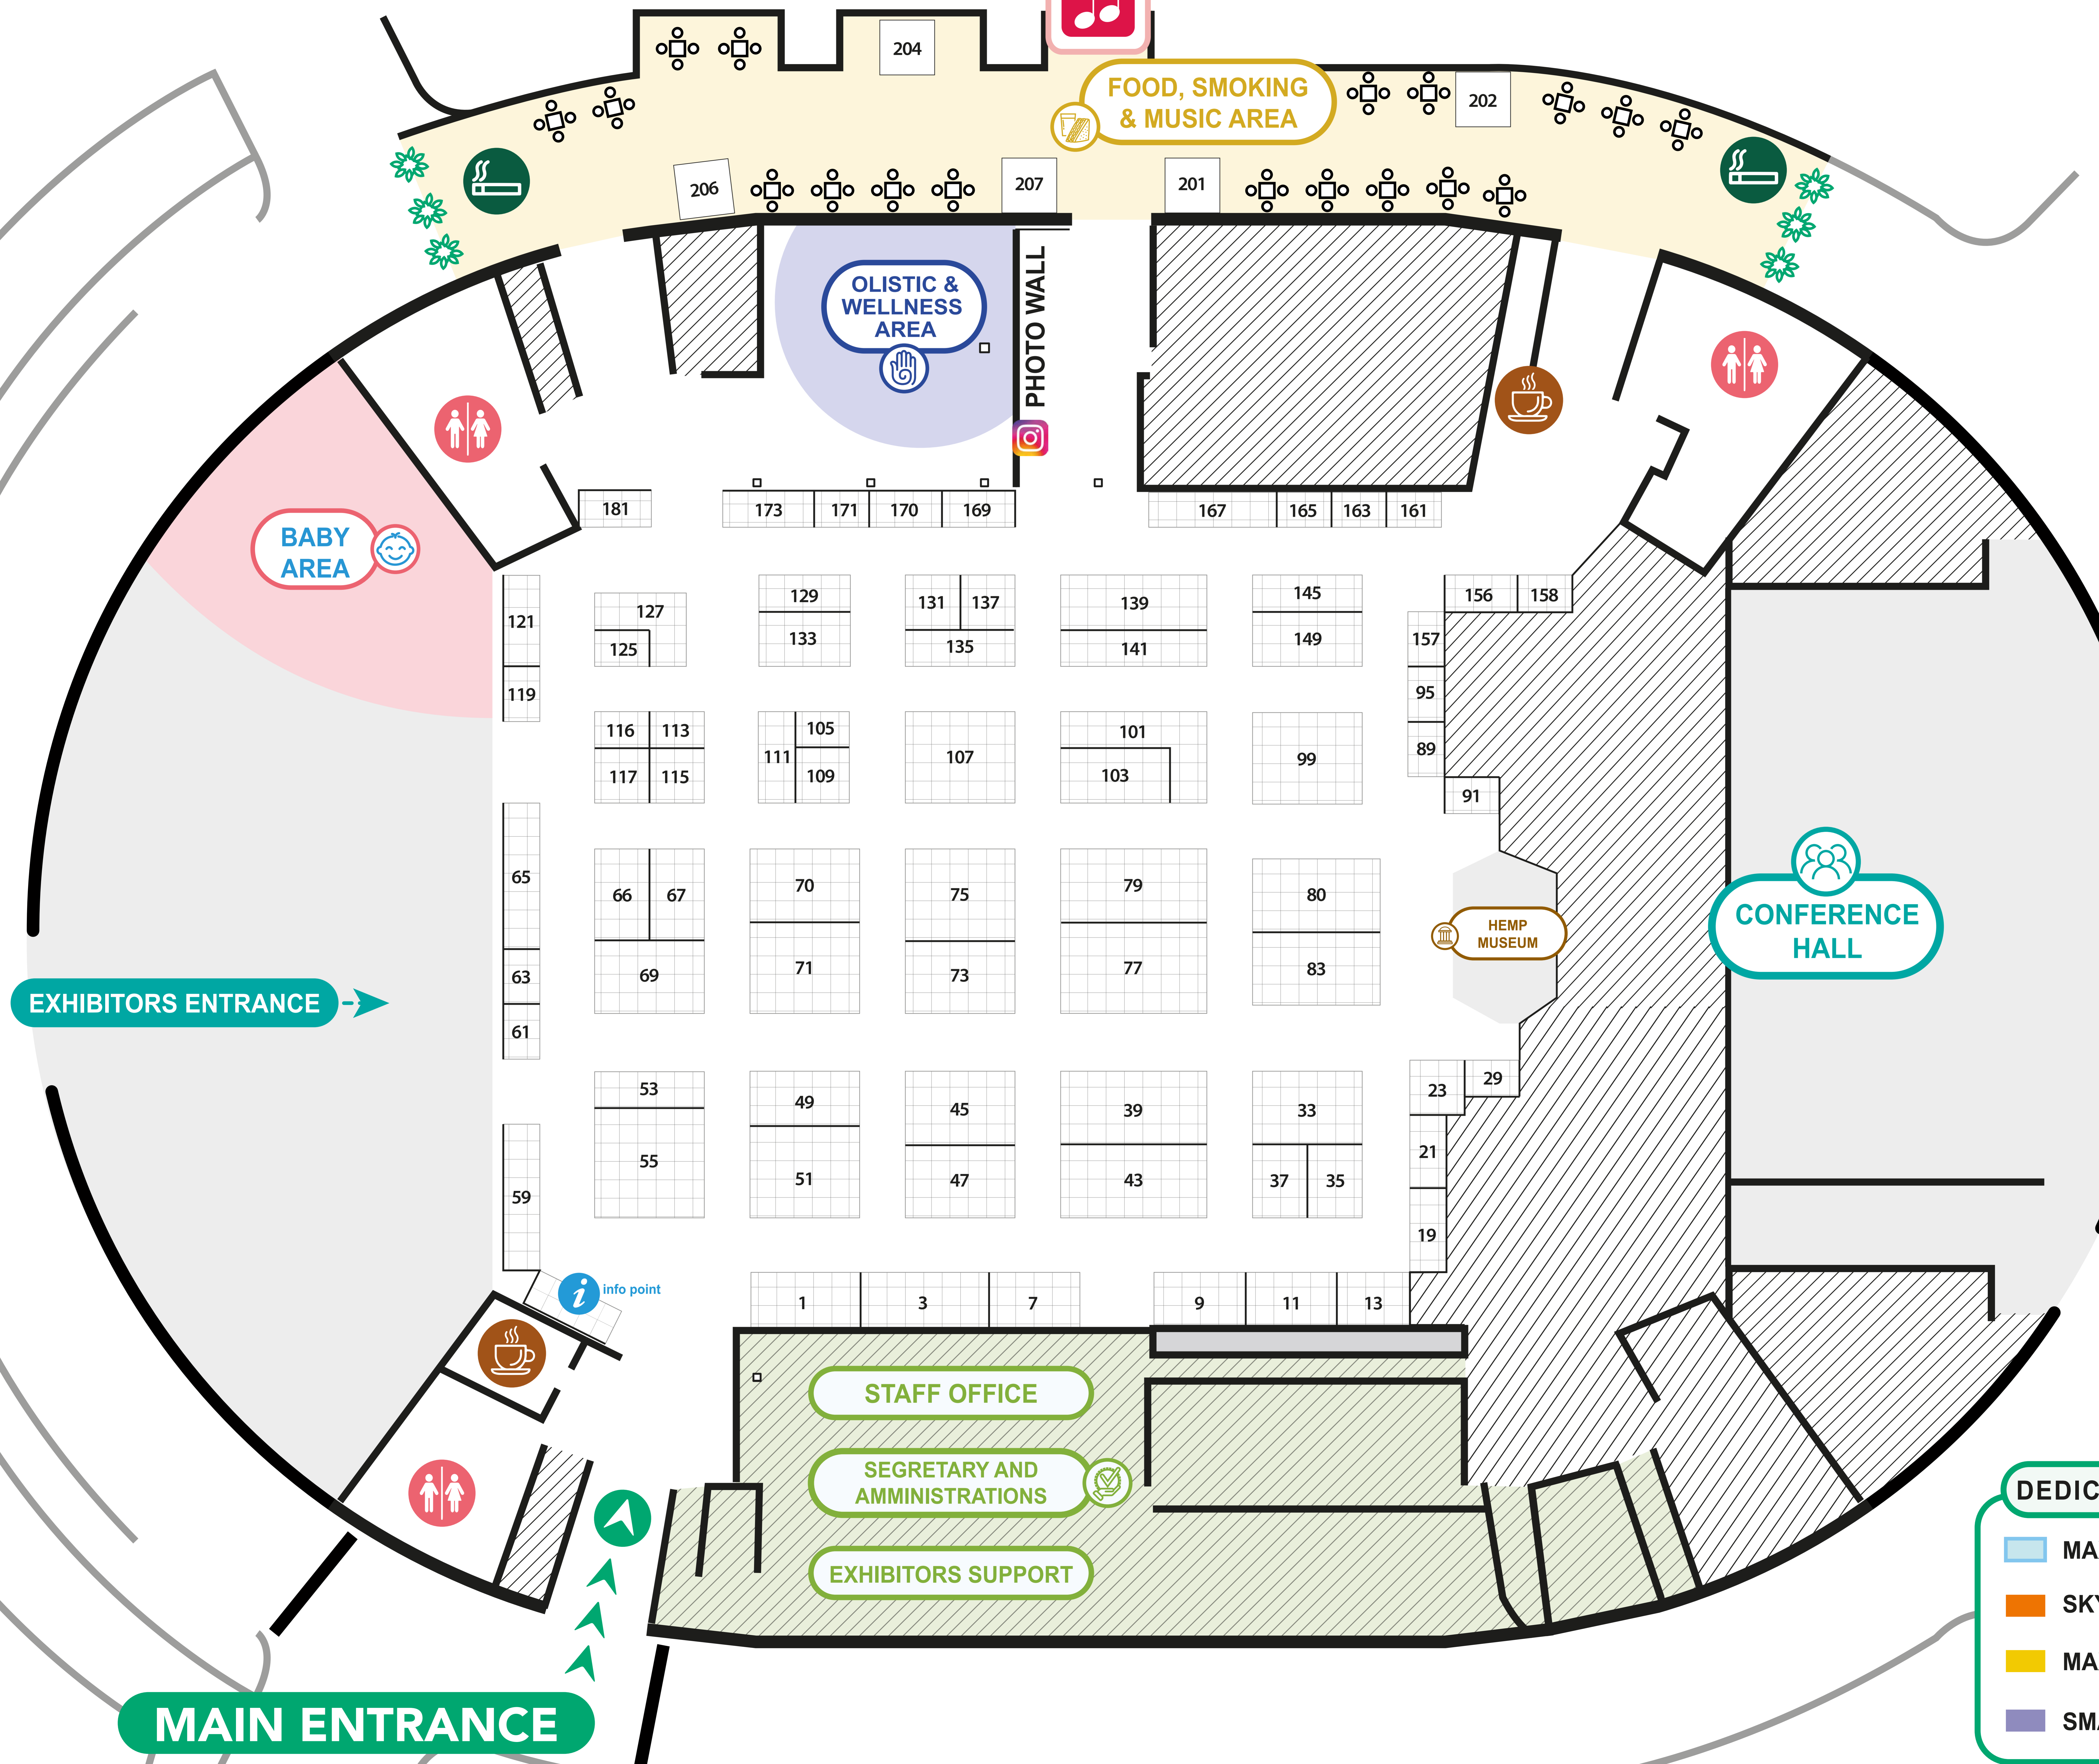

LEGEND

-  MAIN ENTRANCE
-  EXHIBITORS ENTRANCE
-  INFO POINT
-  TOILETTES
-  SNACK POINT
-  SMOKING AREA
-  STAFF & LOGISTIC AREA
-  FOOD AREA
-  START UP CORNER
-  NEWS GALLERY 2024
-  B2B MEETING AREA
-  CONFERENCE HALL
-  OLISTIC & WELLNESS AREA
-  RELAX LOUNGE
ONLY FOR EXHIBITORS
-  INDUSTRIAL AREA
-  HEMP MUSEUM
-  GAME & FUN AREA
-  AREA LIVE
-  BABY AREA

- ### DEDICATED ADV POINT
-  MAXY LED-WALL
 -  SKY BANNER ALL AROUND TRIBUNE
 -  MAXI FLOORPLAN IN THE ARENA
 -  SMART POINT ROLLUP